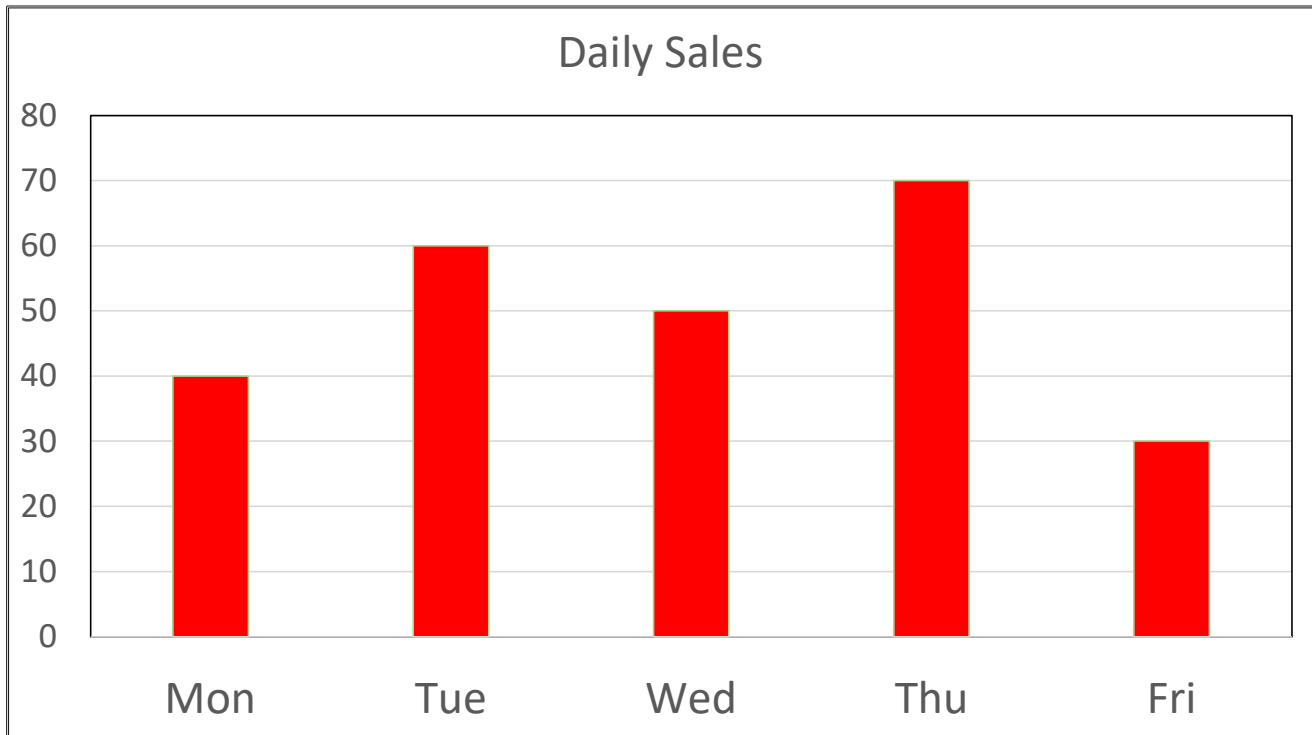

Pizza Sales Graph

Following is the graph showing the daily sales of pizzas at one of the locations.

1 How many pizzas were sold on Monday ?

2 Which day did they sell the most pizzas ?

3 Which day did they sell the least pizzas ?

4 How many pizzas were sold in total from Monday to Friday ?
